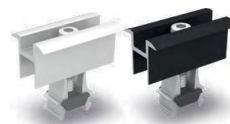

- Stainless steel
- For flat tiles

Available in stock

1000373

Roof Fastener

- Stainless steel
- For slate roofs

Available in stock

Screws and bolts

1000656

HECO-TOPIX

- Wood screw

Available in stock

1000041

T-Bolt 28/15

- Stainless steel

Available in stock

1000042

Locking nuts M1

- Stainless steel

Available in stock

2002515/2002588

Clamps OneMid

- Aluminium
- 32 - 42 mm
- Black version available

Available in stock

2002514/2002589