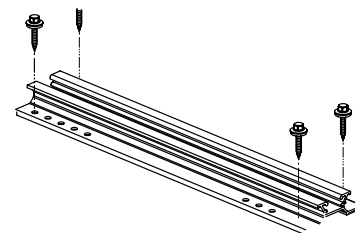

MiniRail System

Suitable for:

Sandwich panels

Trapezoidal sheet metal

MiniClamp MC

Landscape

Portrait

2002341

K2 MiniRail Set

- 1 MiniRail with EPDM
- 4 thread-forming tapping screw

Available in stock

2002558 / 2002609

K2 MiniClamp MC

- Universal middle clamp set
- 30-50 mm
- Stainless steel
- Black version available