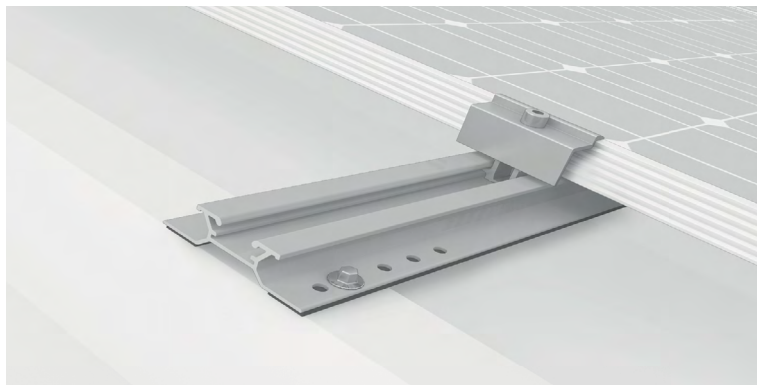

K2 mounting system is suitable for all roof types

Base On

Online mounting system planner

Areas of application

Flat roofs

For concrete, bitumen or trapezoidal sheet metal

Tiled roofs

Pan tiles, plain tiles or flat concrete roofing tiles

Corrugated fibre cement

Fixation to the roof substructure

Trapezoidal sheet metal

Fixation to the sheet metal crest

Standing/round seam roof

Seam clamps for different seam profiles

Trapezoidal sheet metal

Corrugated roof

MiniRail System

Suitable for:

Sandwich panels

Trapezoidal sheet metal

MiniClamp MC

Landscape

Portrait

2002341