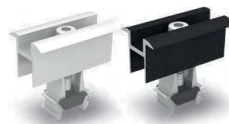

Locking nuts M10

- Stainless steel

Available in stock

2002515/2002588

Clamps OneMid

- Aluminium
- 32 - 42 mm
- Black version available

Available in stock