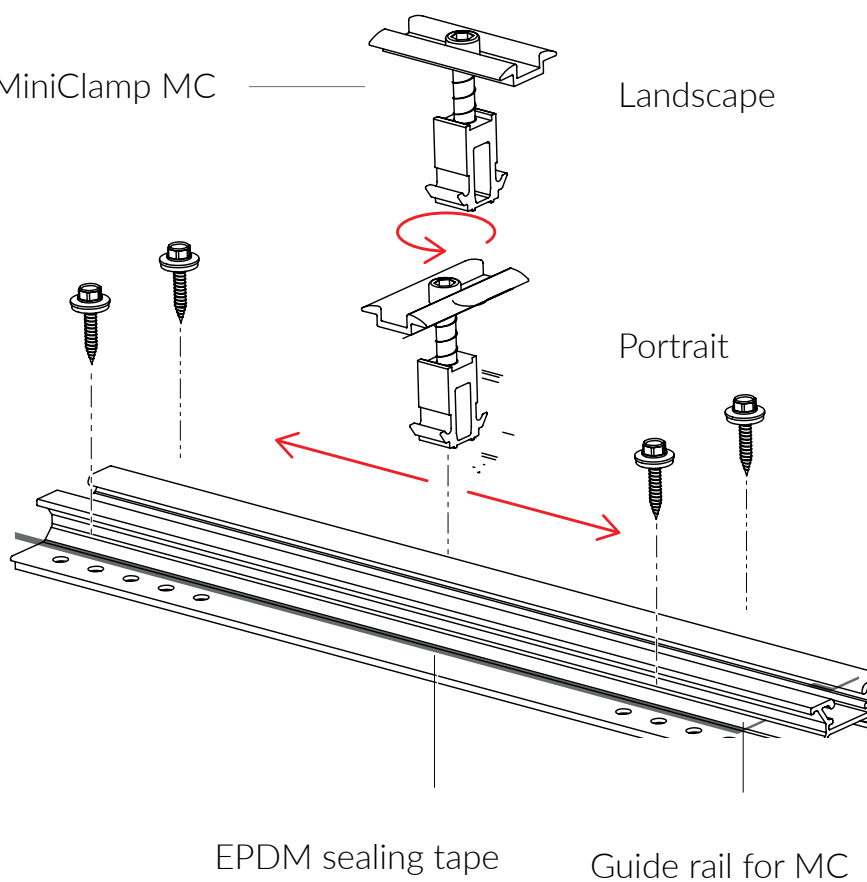

MiniRail System

Suitable for:

Sandwich panels

Trapezoidal sheet metal

MiniClamp MC

Landscape

Portrait

2002341

K2 MiniRail Set

- 1 MiniRail with EPDM
- 4 thread-forming tapping screw

Available in stock

2002558 / 2002609

K2 MiniClamp MC

- Universal middle clamp set
- 30-50 mm
- Stainless steel
- Black version available