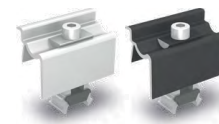

Locking nuts M1

- Stainless steel

Available in stock

2002515/2002588

Clamps OneMid

- Aluminium
- 32 - 42 mm
- Black version available

Available in stock

2002514/2002589

Clamps OneEnd

- Aluminium
- 32 - 42 mm
- Black version available

Available in stock

Clamps

Rails and accessories

Available in stock

Available in stock

1004107