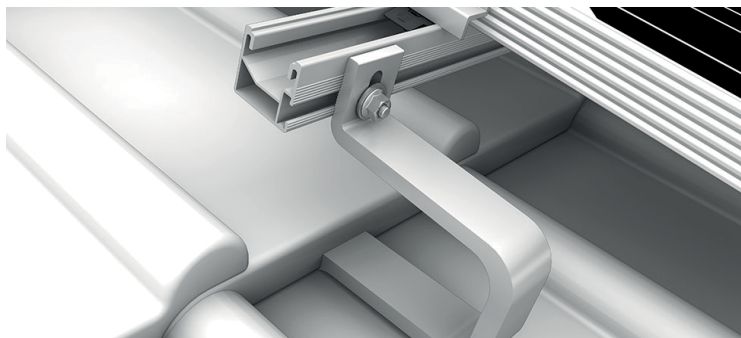

Pitched roof with tiles

Suitable for:

Pantiles

Flat tiles

Slate

Roof hooks

1000125

Vario

- Stainless steel
- Height-adjustable at one point
- For pantiles

Available in stock

1000107

Vario 2

- Stainless steel
- Height-adjustable at two points
- For pantiles

Available in stock

1000074

Roof Fastener

- Stainless steel
- For flat tiles

Available in stock

1000373

Roof Fastener

- Stainless steel
- For slate roofs

Available in stock

Screws and bolts

1000656

HECO-TOPIX

- Wood screw

Available in stock

1000041

T-Bolt 28/15

- Stainless steel

Available in stock

1000042

Locking nuts M1

- Stainless steel

Available in stock

2002515/2002588

Clamps OneMid

- Aluminium
- 32 - 42 mm
- Black version available

Available in stock

2002514/2002589

Clamps OneEnd

- Aluminium
- 32 - 42 mm
- Black version available

Available in stock

Clamps

Rails and accessories

Available in stock

Available in stock

1004107

K2 SolidRail Connector Set

- SolidRail Connector
- K2 T-bolt 28/15
- Locking nuts M10

Available in stock

Type	SolidRail Ultralight 32S	SolidRail Light 37
ID	2001953 / 2001954	1004367 / 2001911
Material	Aluminium	Aluminium
Width [mm]	39	39
Height [mm]	32	37
Length [m]	2.10 / 3.15	2.10 / 3.15