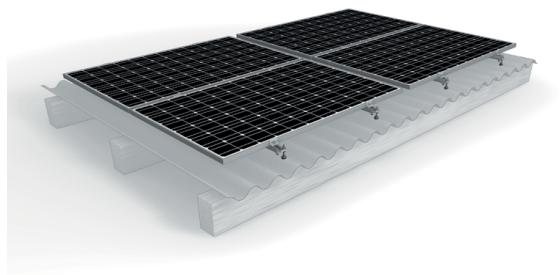

K2 mounting system is suitable for all roof types

Base On

Online mounting system planner

Areas of application

Flat roofs

For concrete, bitumen or trapezoidal sheet metal

Tiled roofs

Pan tiles, plain tiles or flat concrete roofing tiles

Corrugated fibre cement

Fixation to the roof substructure

Trapezoidal sheet metal

Fixation to the sheet metal crest

Standing/round seam roof

Seam clamps for different seam profiles

Trapezoidal sheet metal

Corrugated roof

Standing seam roof

Roof Fixation

2000122

K2 Hanger Bolt

- Stainless steel
- M10x250 mm
- Pre-assembled
- For timber structure

Available in stock

2003016, 2002544

Solar fastener for steel & Aluminium adapter plate

- Stainless steel
- 8x155/50, FDZ, Length 205 mm
- For metal substructure

Available in stock

2001712

Standing seam clamp

- Stainless steel
- Seam metal clamps for popular standing seam roofs such as Kalzip or Rib-roof